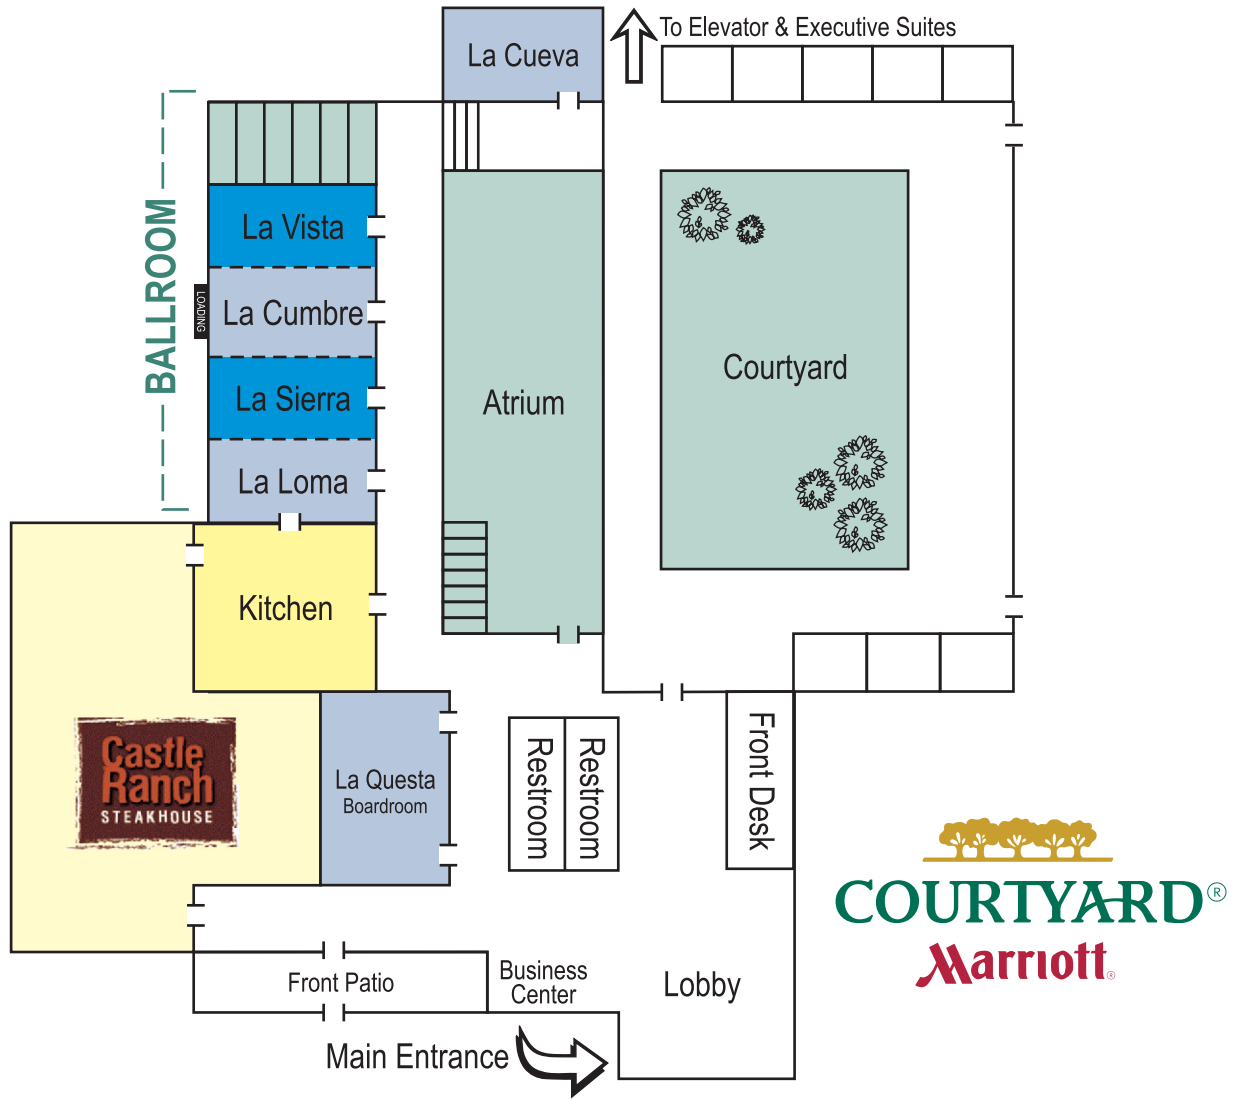

Santa Fe Courtyard Marriott Conference & Banquet Areas

3347 Cerrillos Road • Santa Fe, NM 87505 • www.santafecourtyard.com • 505-473-2800

FUNCTION SPACE	DIMENSION	SQ FT	SEATING CAPACITY						CEILING HEIGHT
			THEATER	CLASSROOM	CONFERENCE	U-SHAPE	RECEPTION	BANQUET	
La Sala Conf/Ballroom	92'x44'	4,180	400	200	80	80	400	*300	9'
La Loma	23'x44'	1,026	80	50	25	30	80	60	9'
La Sierra	23'x44'	1,026	80	50	25	30	80	60	9'
La Cumbre	23'x44'	1,026	80	50	25	30	80	60	9'
La Vista	23'x44'	1,026	100	50	30	30	80	60	9'
Atrium Adj Conf Facilities	9'x11"x18'	2,160	200	NA	NA	NA	200	**160	18'
La Cueva (east of atrium)	23'x37'	850	70	35	20	15	50	40	9'
BOARDROOMS									
La Questa Boardroom	12'x32'	384	NA	NA	12	NA	NA	NA	9'
Executive Suite with Boardroom	-	950	NA	NA	10	NA	NA	NA	NA
Presidential Suite with Boardroom	-	950	NA	NA	10	NA	NA	NA	NA
ANCILLARY SPACE									
Front Courtyard Adjoining Atrium	68'x68'	4,624	NA	NA	NA	NA	100	50	NA
Back Courtyard Adjoining Pool	48'x20'	960	NA	NA	NA	NA	80	50	NA
Dining Room	34'x40'	1,360	NA	NA	NA	NA	70	50	NA

*250 with head table, dance floor
**100 with dance floor